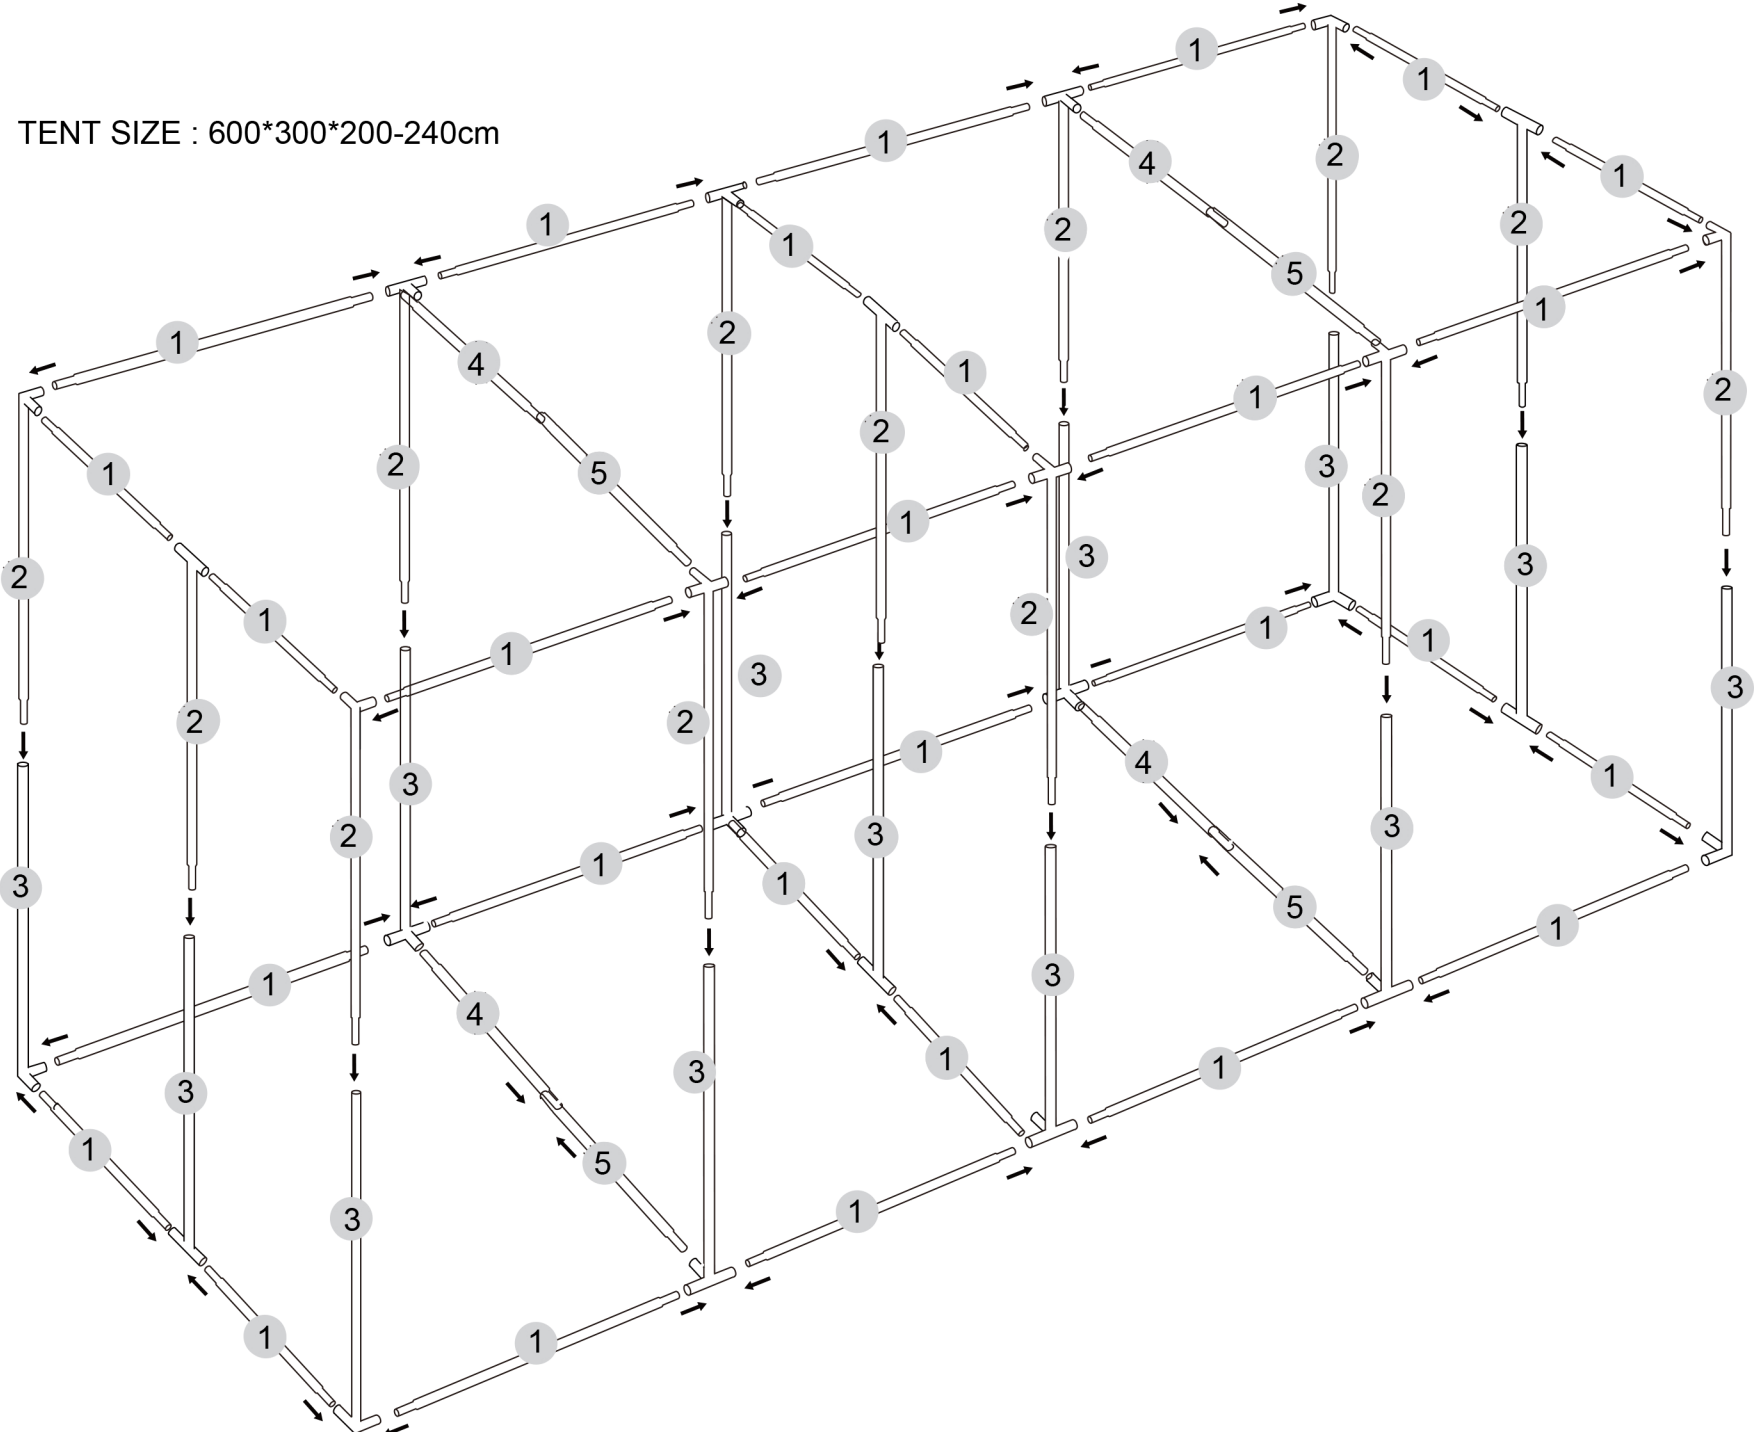

GROW TENT ASSEMBLY INSTRUCTIONS

FOR TENT SIZE:600X300X200-240 cm

Parts List

Tent Cover

Floor Tray

8PCS

12PCS

6 PCS

1x
Extension Skirt

40CM

13pcs

1  28 PCS

2  13 PCS

3  13 PCS

4  4PCS

5  4 PCS

 8 PCS

 4 PCS

TENT SIZE : 600*300*200-240cm

GROW TENT ASSEMBLY INSTRUCTIONS

SIZE:240X240X200-240CM

Parts List

2PCS
Corner connectors

1x
Extension Skirt