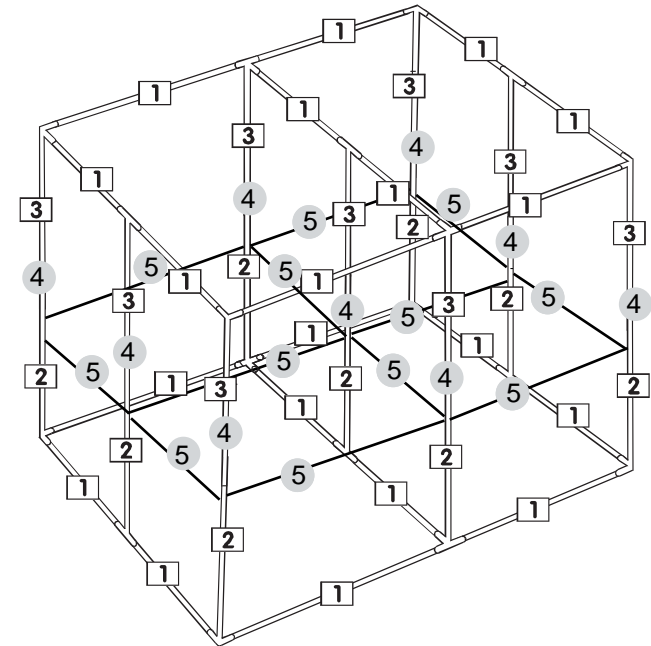

 8 PCS

 4 PCS

TENT SIZE : 600*300*200-240cm

GROW TENT ASSEMBLY INSTRUCTIONS

SIZE:240X240X200-240CM

Parts List

2PCS
Corner connectors

1x
Extension Skirt

3pcs

4pcs

2pcs

8 PCS

6pcs

4 PCS

1 20 PCS

2 9PCS

3 9PCS

4 9pcs

5 10pcs

4 PCS

20 PCS

Connect all parts as show , make sure all poles are fully inserted .