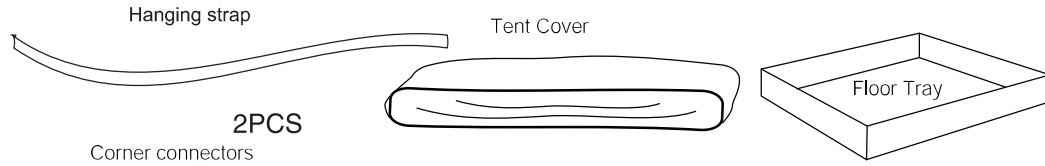

1x
Extension Skirt

40CM

13pcs

1  28 PCS

2  13 PCS

3  13 PCS

4  4PCS

5  4 PCS

 8 PCS

 4 PCS

TENT SIZE : 600*300*200-240cm

GROW TENT ASSEMBLY INSTRUCTIONS

SIZE:240X240X200-240CM

Parts List

2PCS
Corner connectors

1x
Extension Skirt