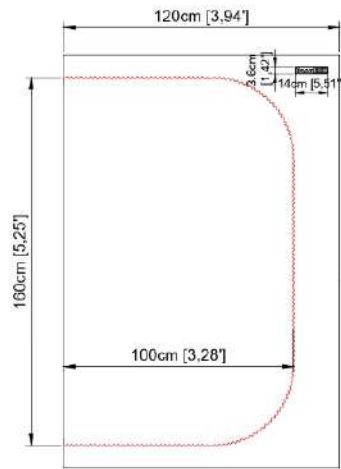

TOP

LEFT

FRONT

RIGHT

SKETCH

Remarks:

1. Grow Tent: 120 x 60 x 180cm

2. Materials:

Tent fabric: 600D 300*250 oxford fabric, Green edging

Tent pole: ϕ 16mm x 0.8mm Green iron poles and plastic connectors

120 Hortitec
Dark Box 120 x 60 x 180 cm
120-017
1:1