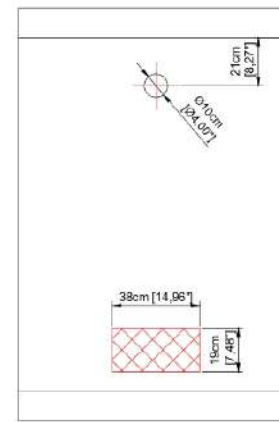

TOP

LEFT

FRONT

RIGHT

SKETCH

Remarks:

1. Grow Tent: 120 x 60 x 180cm

2. Materials:

Tent fabric: 600D 300*250 oxford fabric, Green edging

Tent pole: ϕ 16mm x 0.8mm Green iron poles and plastic connectors

120 Hortitec
Dark Box 120 x 60 x 180 cm
120-017
1:1