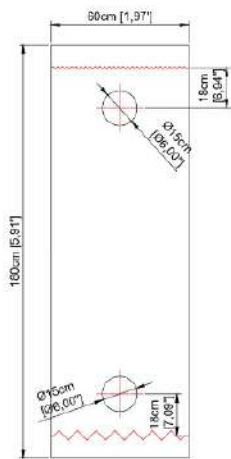

TOP

LEFT

FRONT

RIGHT

SKETCH

Remarks:

1. Grow Tent: 120 x 60 x 180cm

2. Materials:

Tent fabric: 600D 300*250 oxford fabric, Green edging

Tent pole: ϕ 16mm x 0.8mm Green iron poles and plastic connectors

120 Hortitec
Dark Box 120 x 60 x 180 cm
120-017
1:1