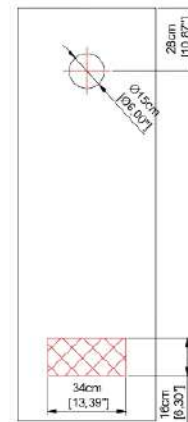

TOP

LEFT

FRONT

RIGHT

SKETCH

Remarks:

1. Grow Tent: 120 x 60 x 180cm

2. Materials:

Tent fabric: 600D 300*250 oxford fabric, Green edging

Tent pole: ϕ 16mm x 0.8mm Green iron poles and plastic connectors

120 Hortitec
Dark Box 120 x 60 x 180 cm
120-017
1:1